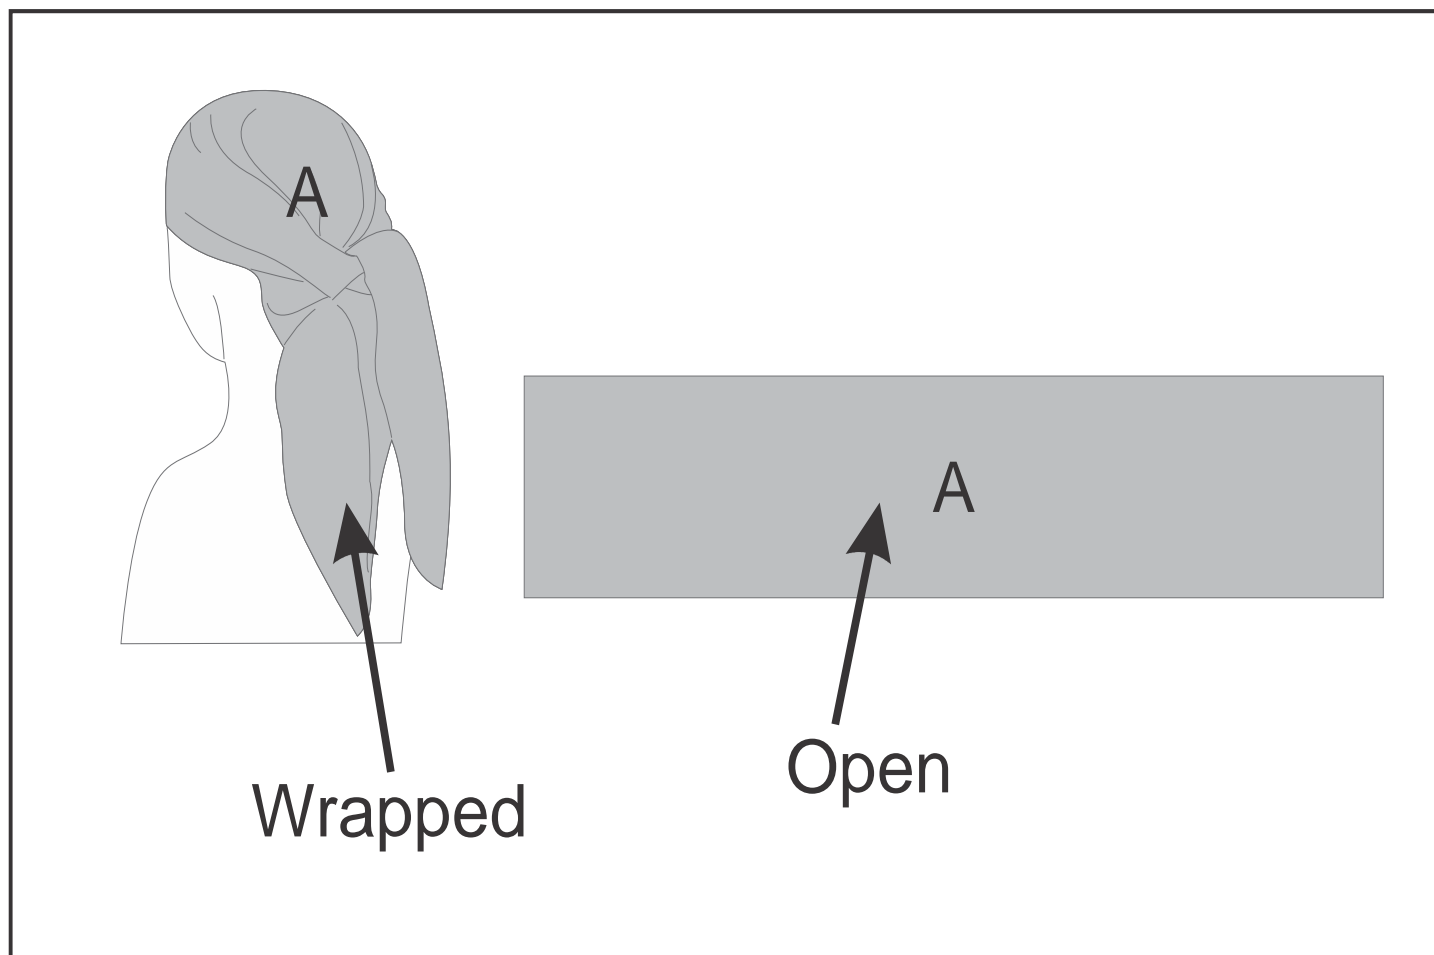

SG-HP-174-G

PPS Hoppla Crown Polyester Head Wrap

Need to know:

- Includes 1-Position Sublimation (setup fees apply)

- Please Note: We cannot guarantee 100% logo Alignment on all Brandable Panels.

Branding Options:

Position	Branding Method (Branding Code)	No. of Colours	Dimension
A	Custom Sublimation A (CPSUB-A)	Full Colour	820mm wide x 470mm high